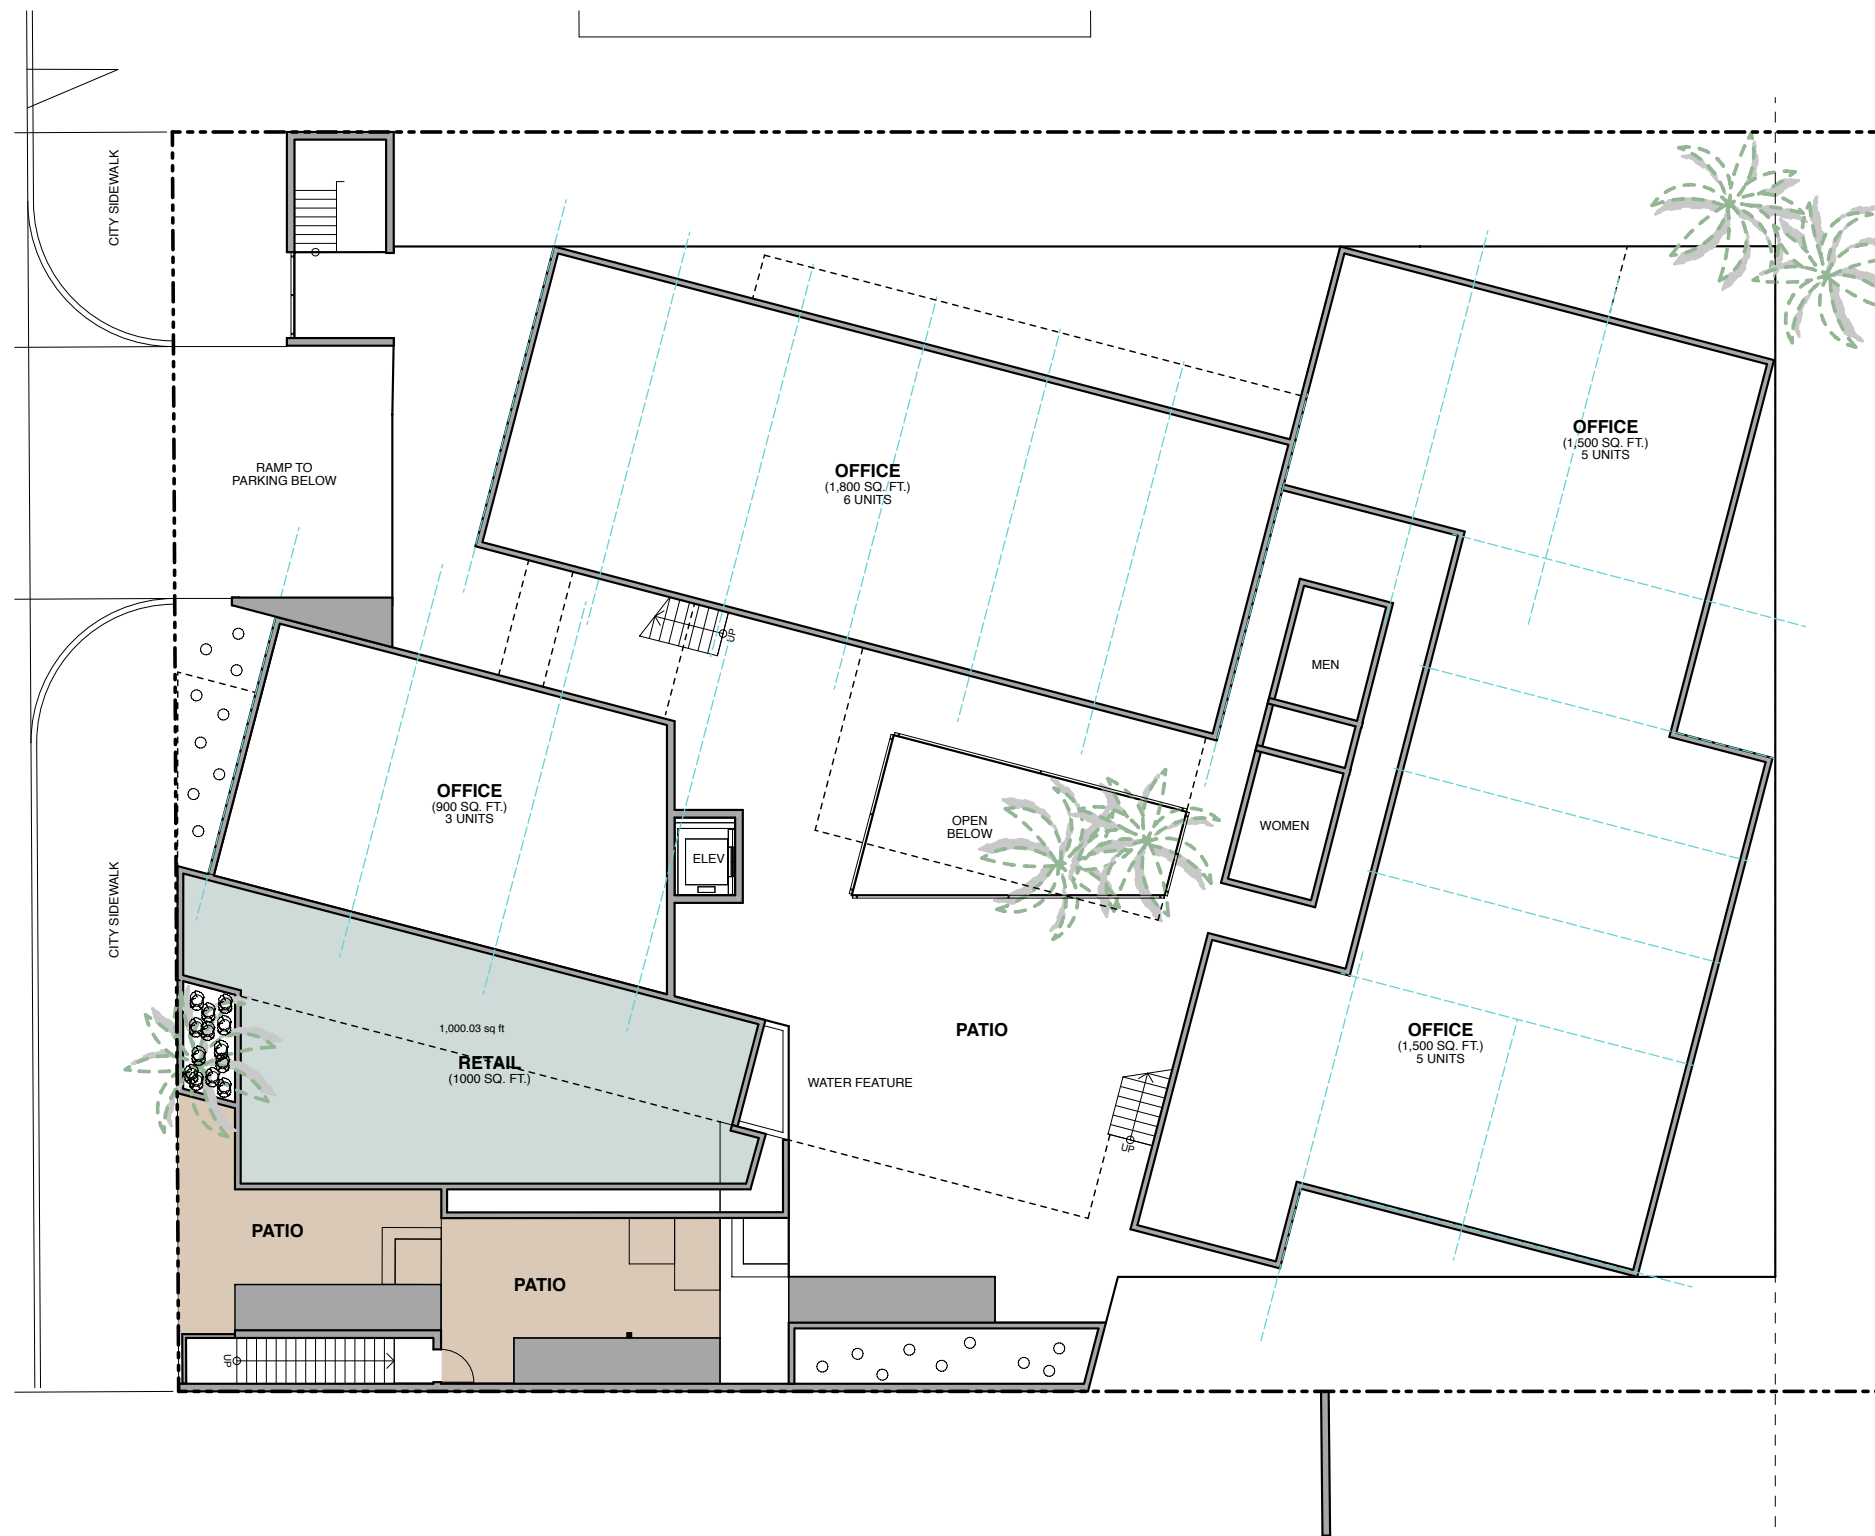

**SUBTERRANEAN PARKING LEVEL 2**  
 SCALE: 1/16" = 1'-0"

architecture

627 Aviation Way  
 Manhattan Beach, CA 90266

t : 310.376.9171 • f : 310.376.1822  
 www.912arch.com

**SUBTERRANEAN PARKING LEVEL 1**  
 SCALE: 1/16" = 1'-0"

architecture

627 Aviation Way  
 Manhattan Beach, CA 90266

t : 310.376.9171 • f : 310.376.1822  
 www.912arch.com

**GROUND FLOOR PLAN**  
 SCALE : 1 / 16 " = 1 ' - 0 "

architecture  
 627 Aviation Way  
 Manhattan Beach, CA 90266  
 t : 310.376.9171 • f : 310.376.1822  
 www.912arch.com

**SECOND FLOOR PLAN**  
 SCALE: 1/16" = 1'-0"

architecture

627 Aviation Way  
 Manhattan Beach, CA 90266

t : 310.376.9171 • f : 310.376.1822  
 www.912arch.com