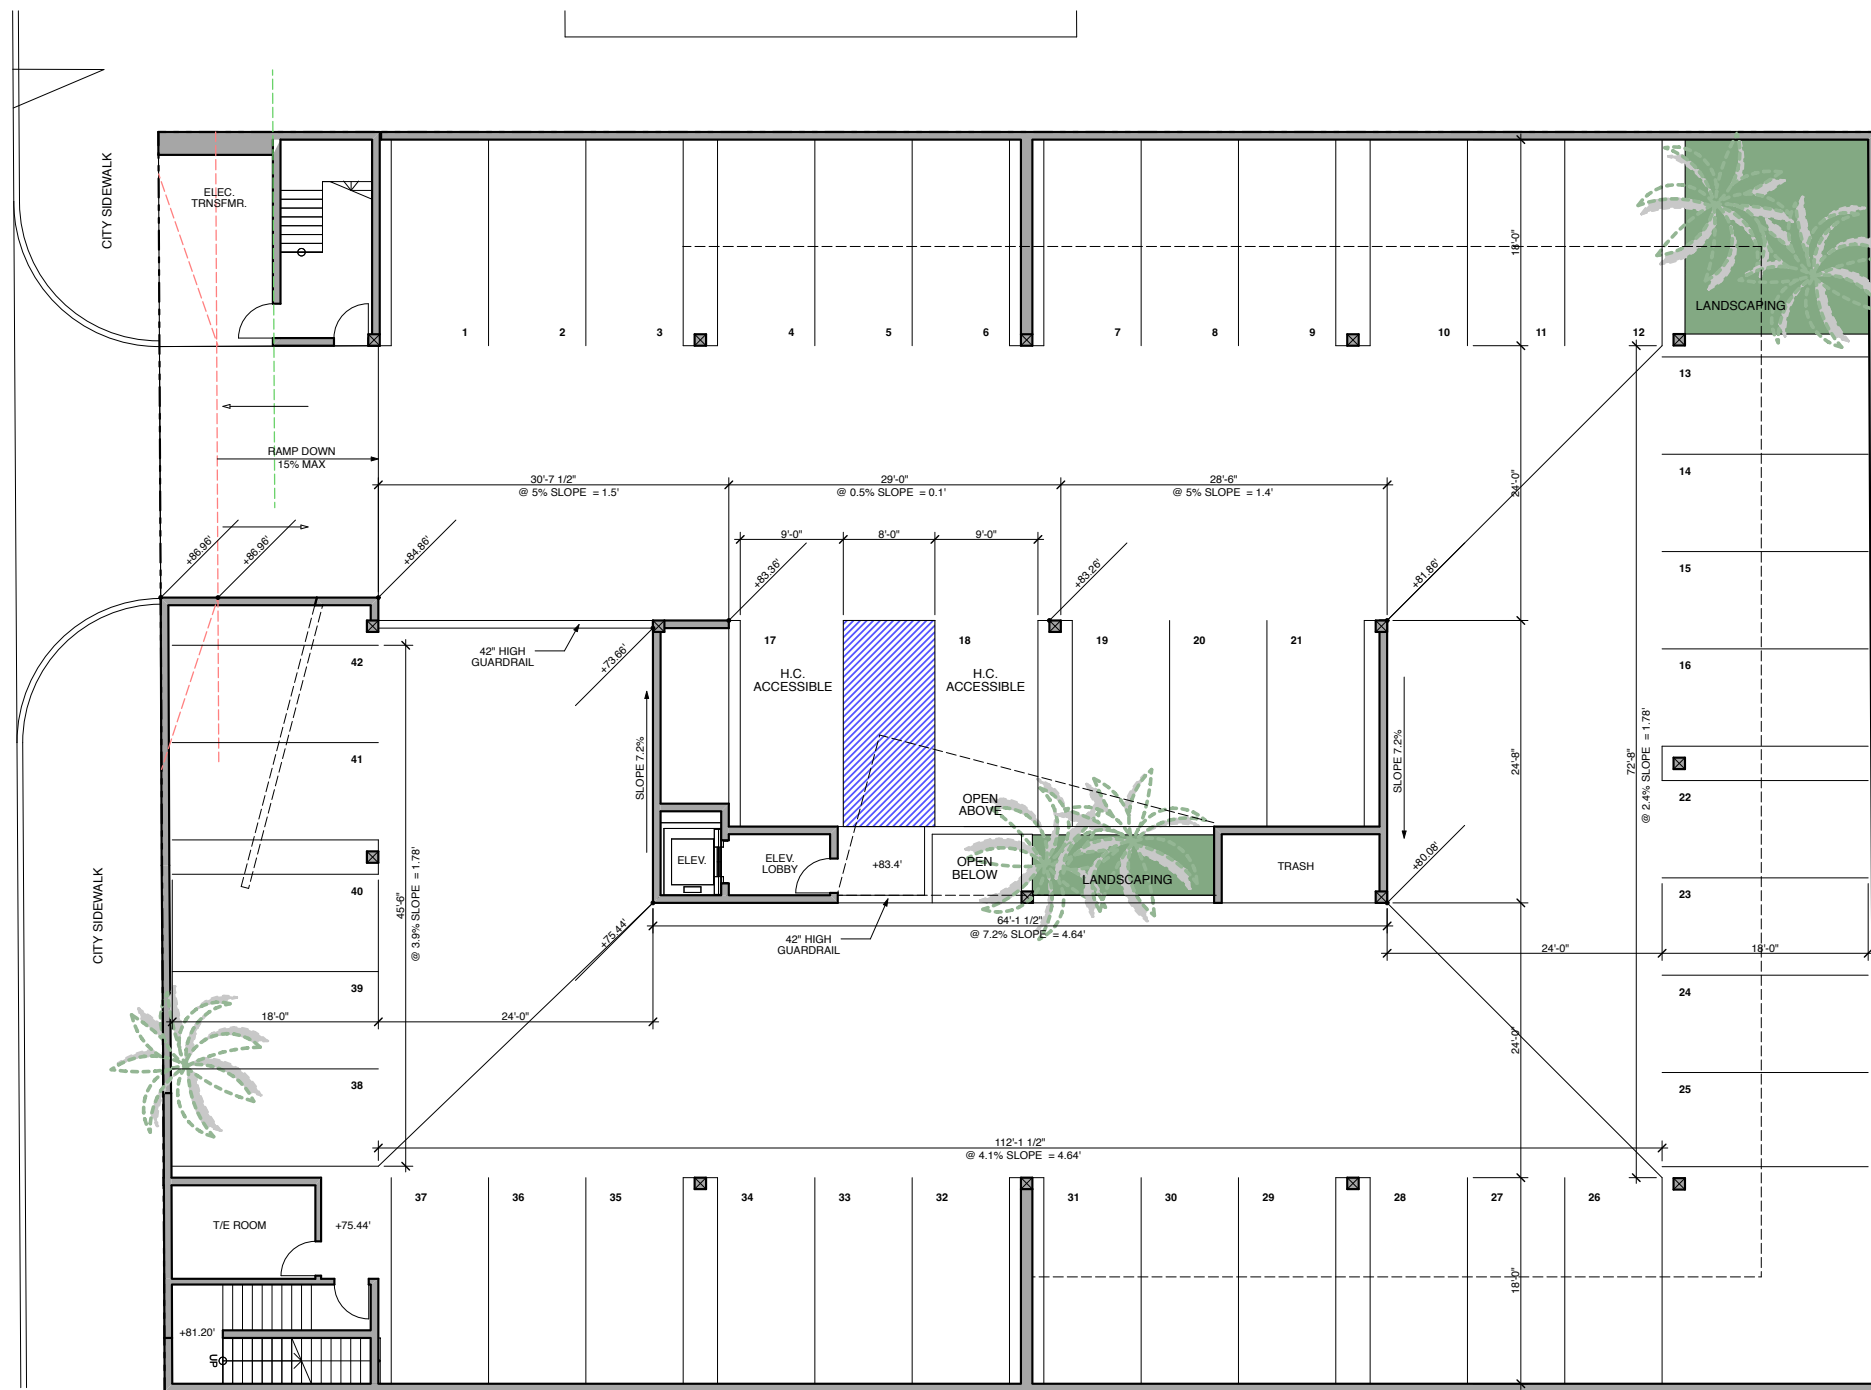

**SUBTERRANEAN PARKING LEVEL 2**  
 SCALE: 1/16" = 1'-0"

architecture

627 Aviation Way  
 Manhattan Beach, CA 90266

t : 310.376.9171 • f : 310.376.1822  
 www.912arch.com

**SUBTERRANEAN PARKING LEVEL 1**  
 SCALE: 1/16" = 1'-0"

architecture

627 Aviation Way  
 Manhattan Beach, CA 90266

t : 310.376.9171 • f : 310.376.1822  
 www.912arch.com

**GROUND FLOOR PLAN**  
 SCALE : 1 / 16 " = 1 ' - 0 "

architecture  
 627 Aviation Way  
 Manhattan Beach, CA 90266  
 t : 310.376.9171 • f : 310.376.1822  
 www.912arch.com

**SECOND FLOOR PLAN**  
 SCALE: 1/16" = 1'-0"

architecture

627 Aviation Way  
 Manhattan Beach, CA 90266

t : 310.376.9171 • f : 310.376.1822  
 www.912arch.com