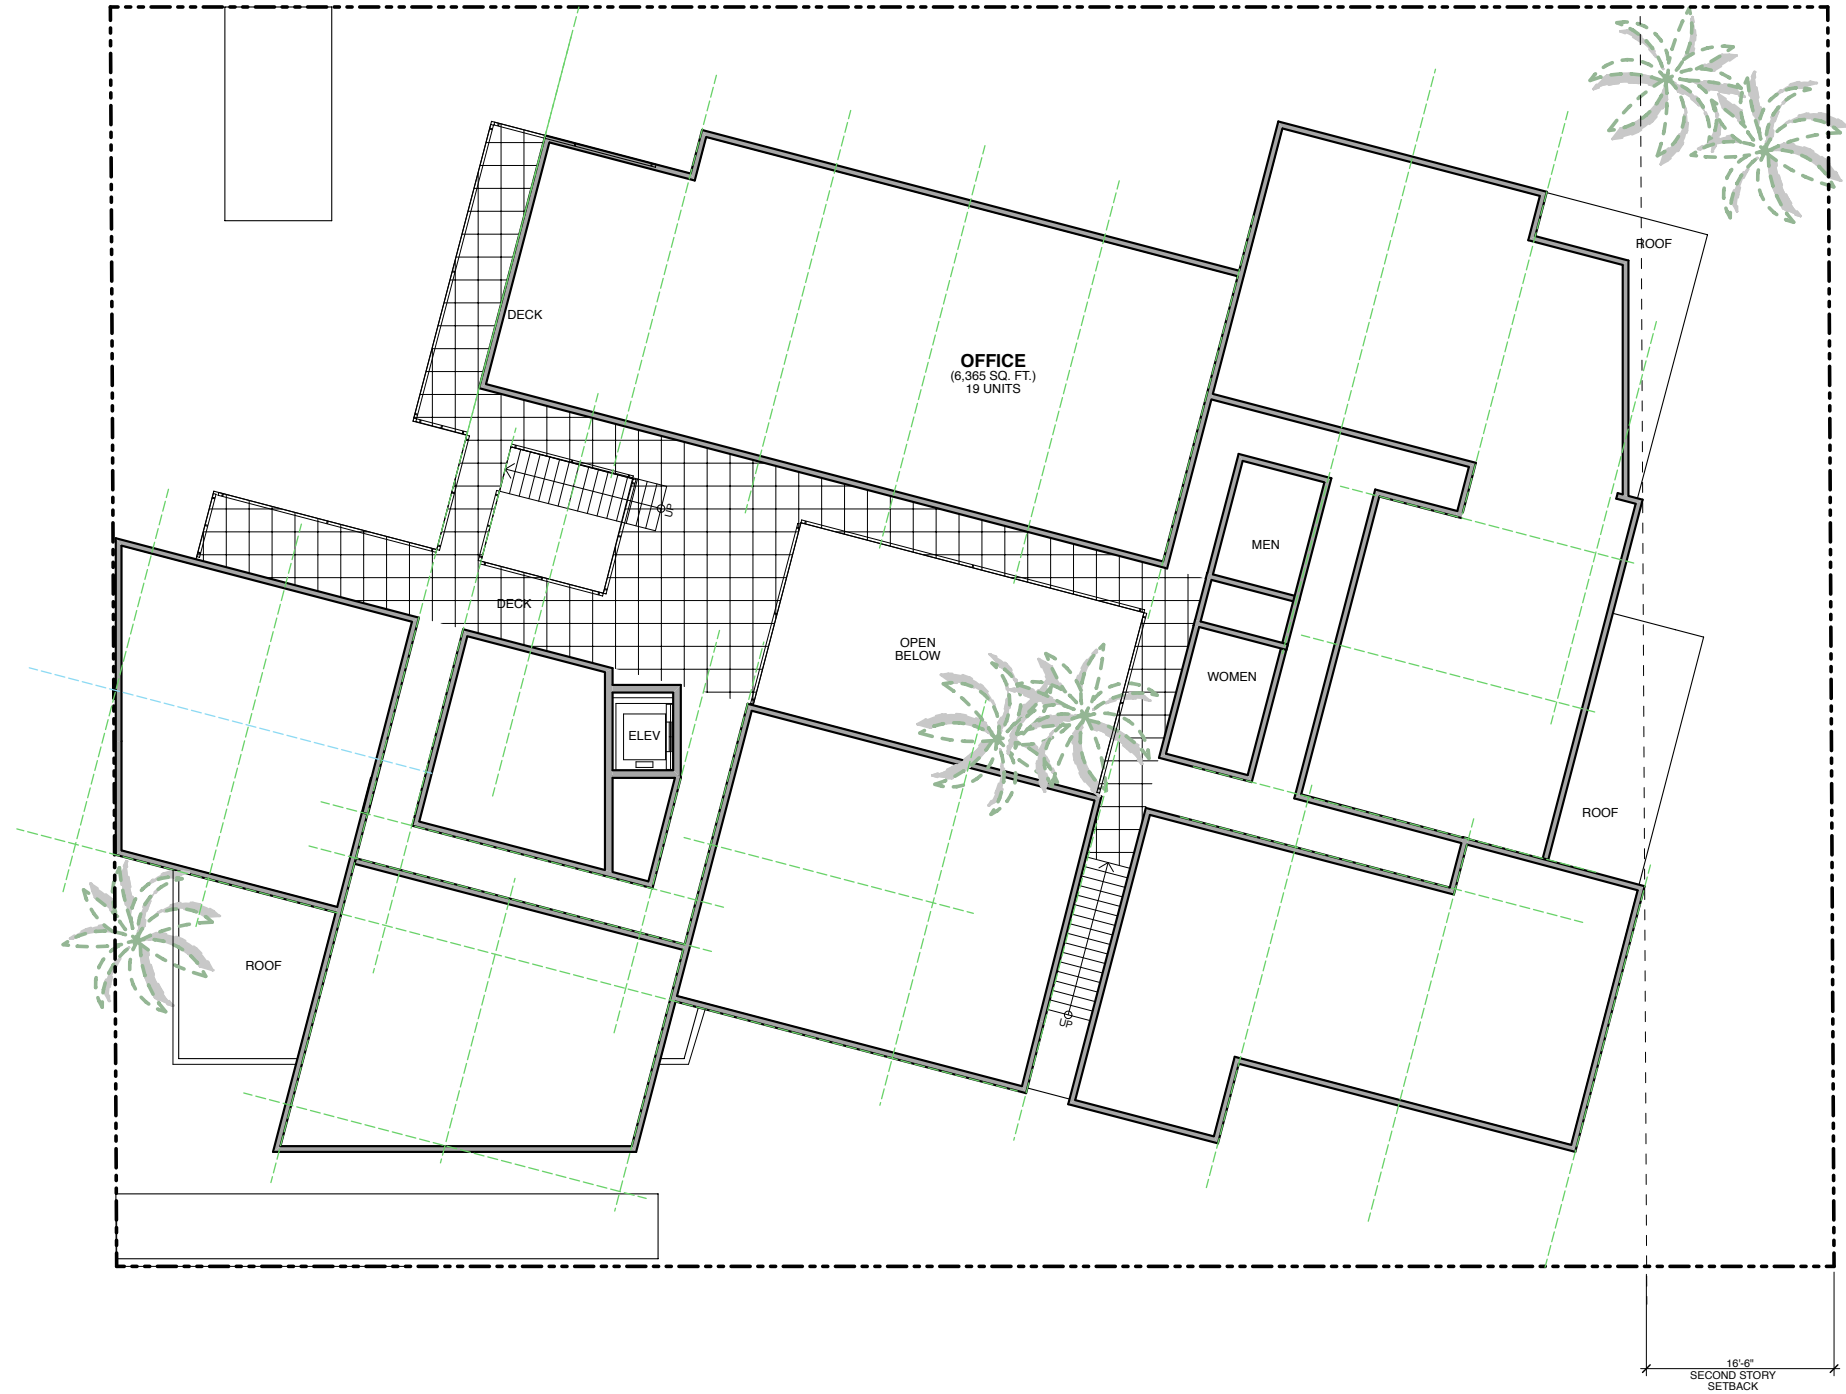

**SUBTERRANEAN PARKING LEVEL 2**  
 SCALE: 1/16" = 1'-0"

architecture

627 Aviation Way  
 Manhattan Beach, CA 90266

t : 310.376.9171 • f : 310.376.1822  
 www.912arch.com

**SUBTERRANEAN PARKING LEVEL 1**  
 SCALE: 1/16" = 1'-0"

architecture

627 Aviation Way  
 Manhattan Beach, CA 90266

t : 310.376.9171 • f : 310.376.1822  
 www.912arch.com

**GROUND FLOOR PLAN**  
 SCALE : 1 / 16 " = 1 ' - 0 "

architecture  
 627 Aviation Way  
 Manhattan Beach, CA 90266  
 t : 310.376.9171 • f : 310.376.1822  
 www.912arch.com

**SECOND FLOOR PLAN**  
 SCALE: 1/16" = 1'-0"

architecture

627 Aviation Way  
 Manhattan Beach, CA 90266

t : 310.376.9171 • f : 310.376.1822  
 www.912arch.com